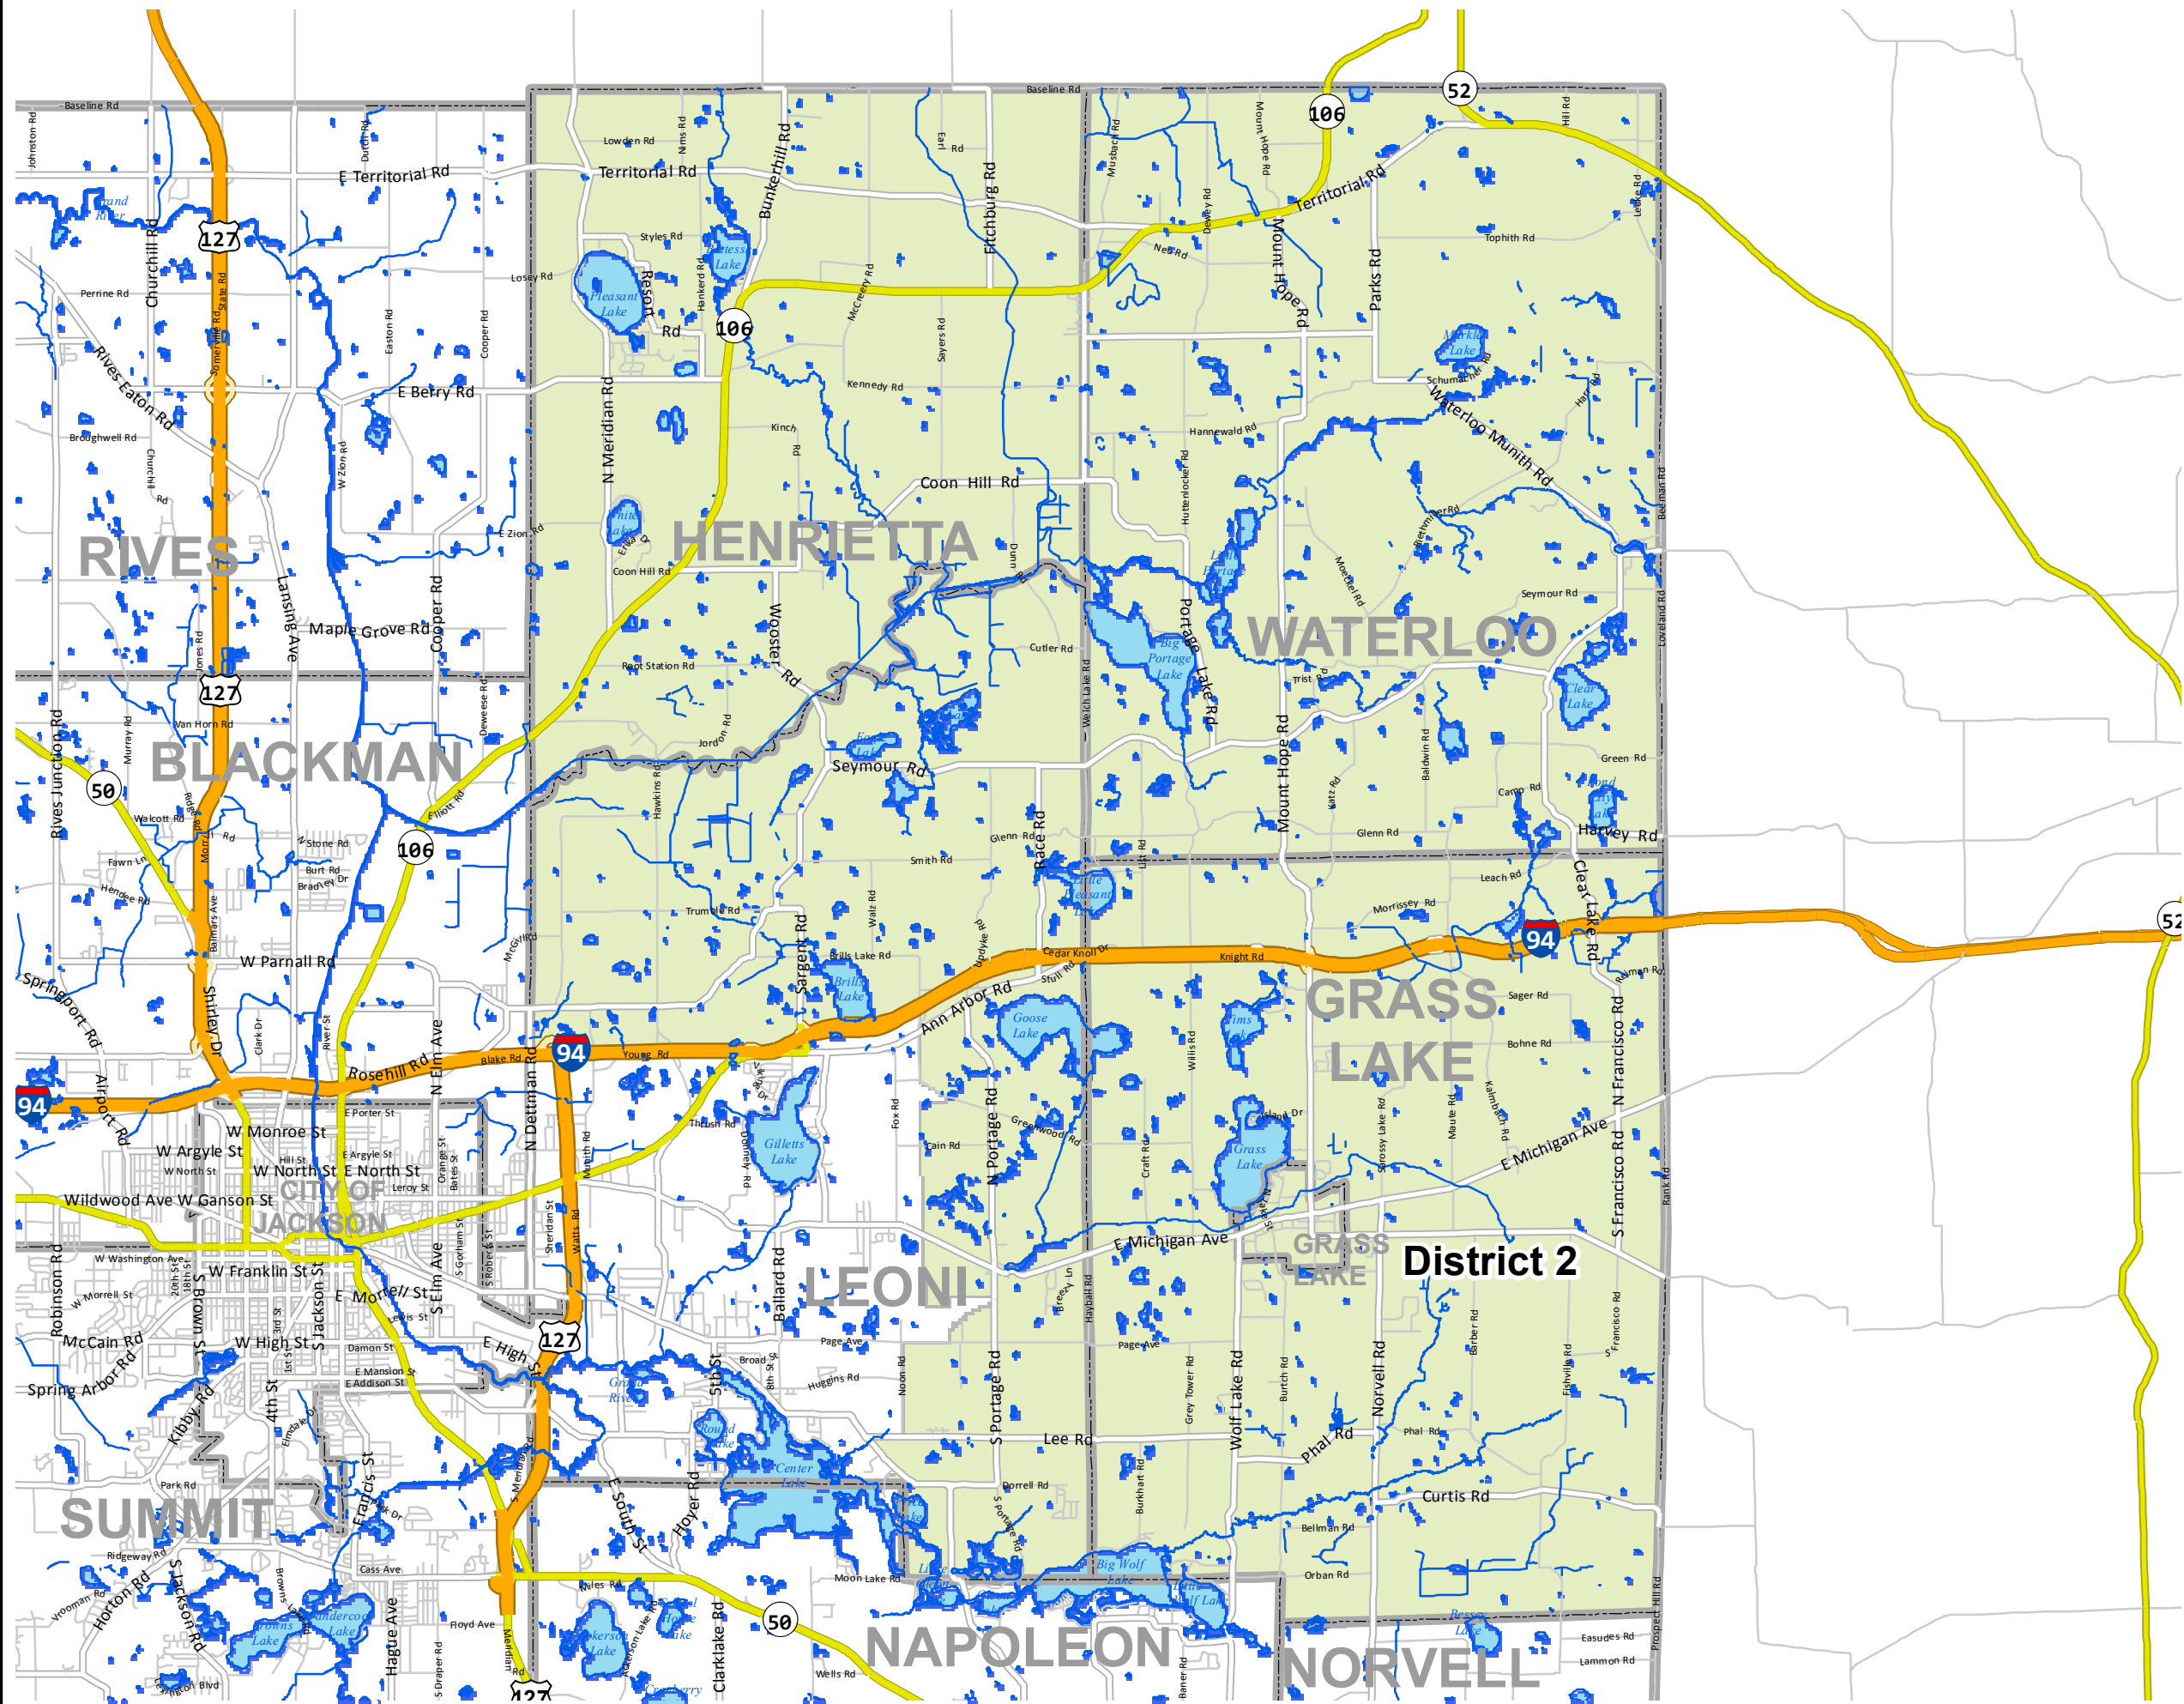

**Jackson County,  
Michigan**

**COUNTY  
COMMISSIONER  
DISTRICTS**

Adopted May 2, 2011

**District 2**

Map Prepared May 5, 2011