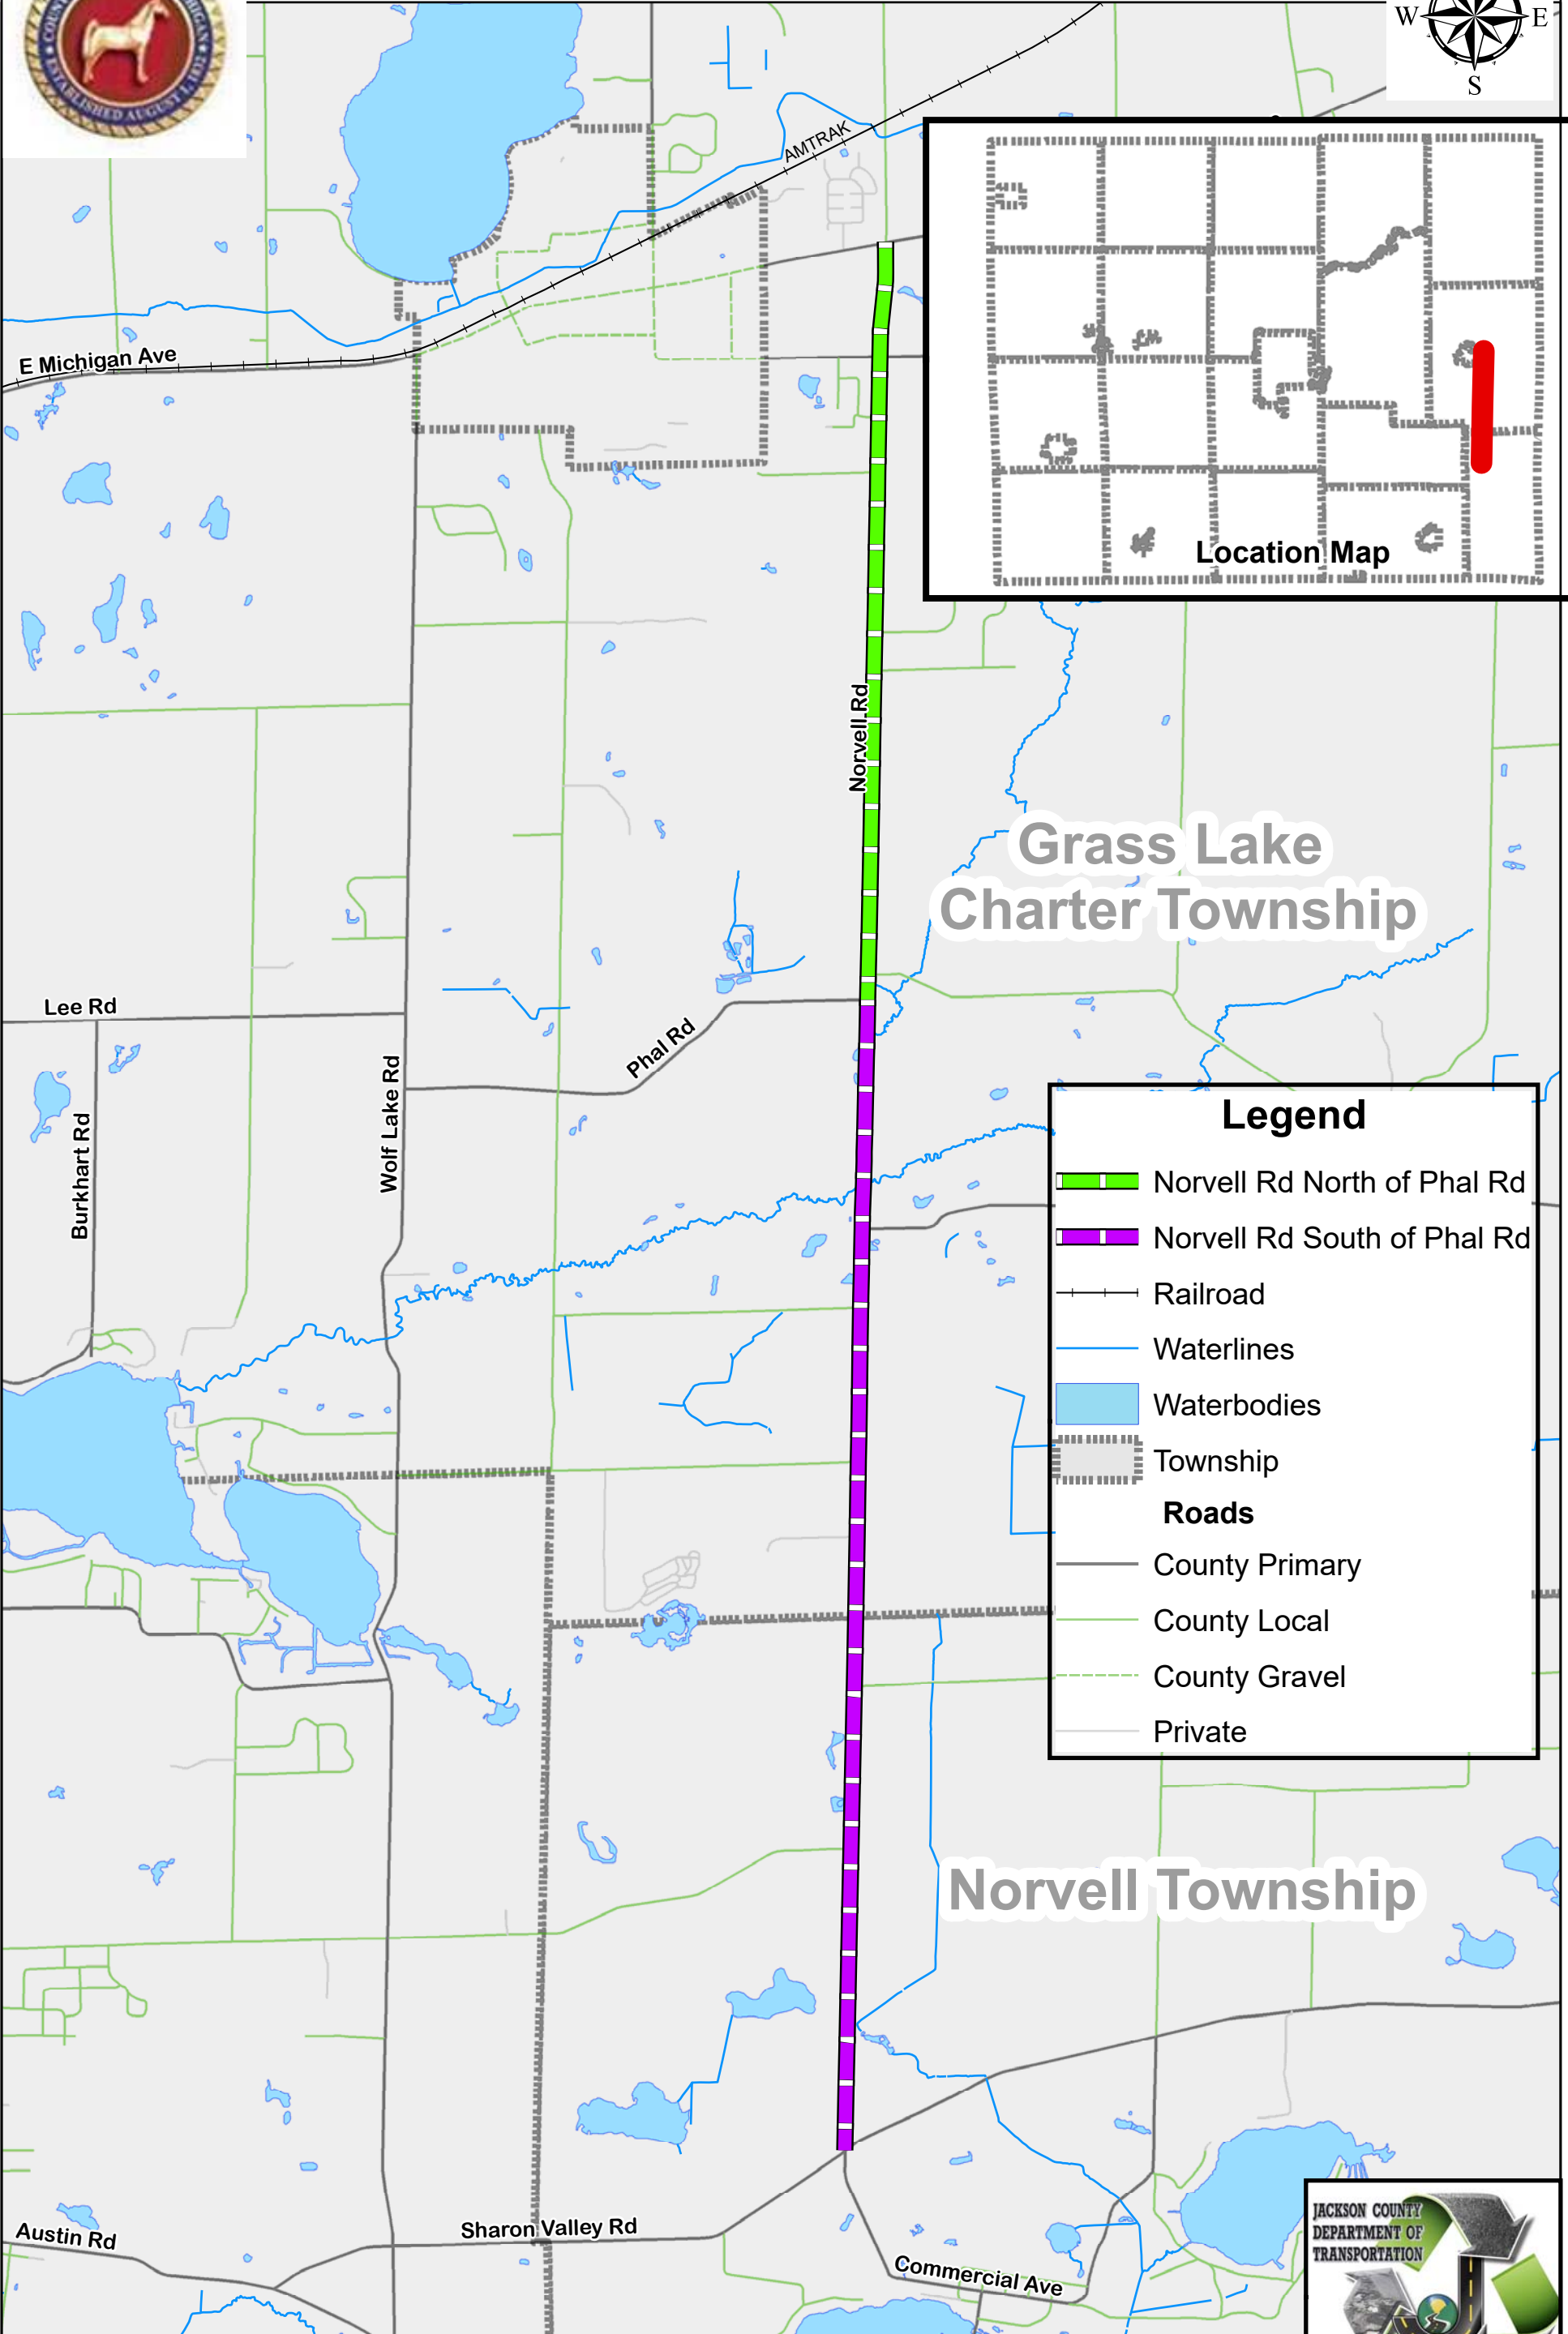

Norvell Road Construction Project

Date: 6/1/2020

Grass Lake Charter Township

Norvell Township

Legend

- Norvell Rd North of Phal Rd
- Norvell Rd South of Phal Rd
- Railroad
- Waterlines
- Waterbodies
- Township
- Roads**
- County Primary
- County Local
- County Gravel
- Private